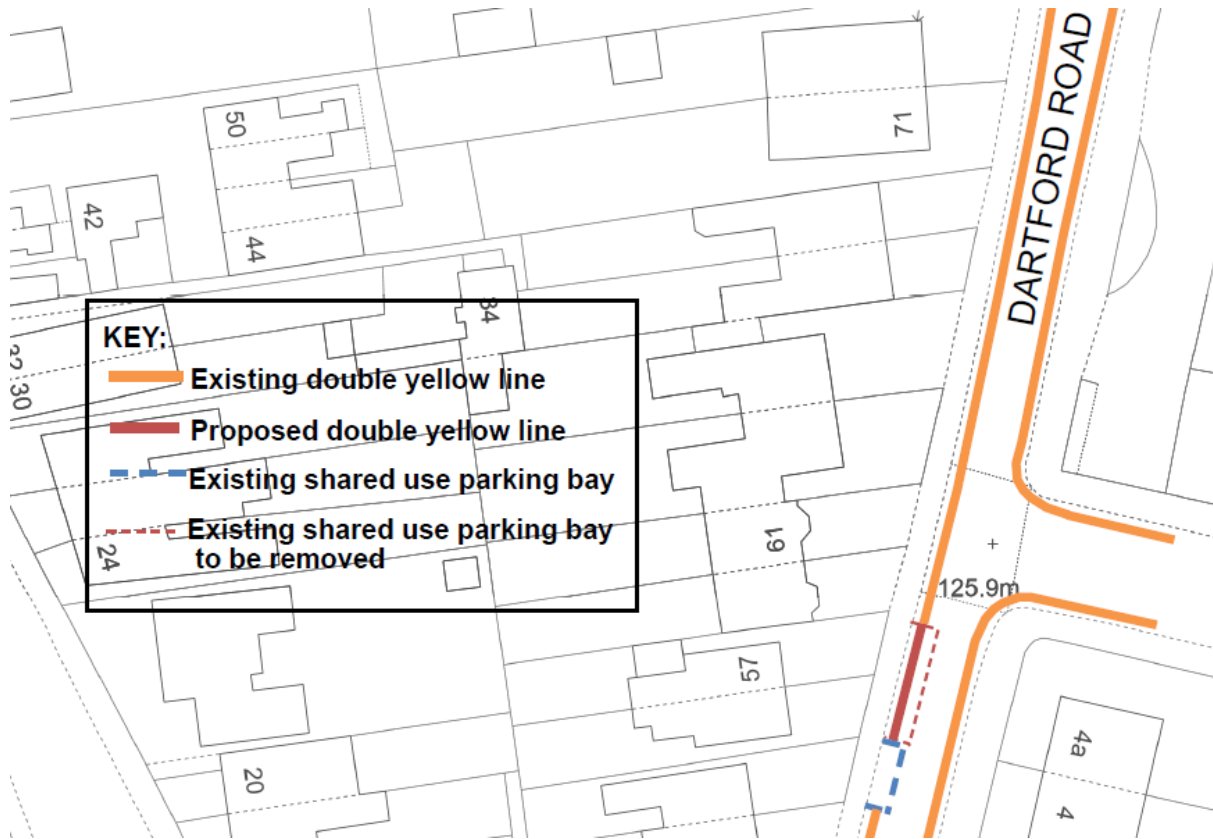

**APPENDIX 3 - FOR INFORMATION**  
**Sevenoaks - Dartford Road (A225)**  
**Description and plan of parking proposals**

LOCATION DESCRIPTION	PROPOSED CHANGES
<p>DARTFORD ROAD (A225)                      West side, outside no. 55</p>	<p>Replacement of short section of shared use (limited wait 2 hours maximum stay (no return within 1 hour) Monday to Saturday, 8.30am to 6.30pm (except for Zone C permits) restriction with a double yellow line (no waiting at any time) restriction, where a new driveway is planned</p>